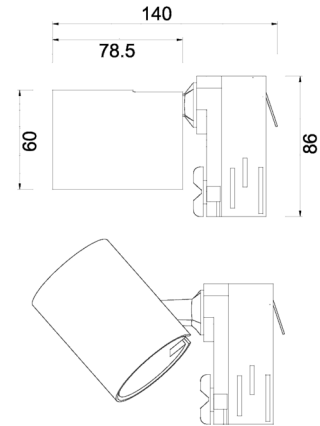

## 4 WIRE 3 CIRCUIT TRACK HEADS

- Interior track head lights
- Suitable for universal track
- Input voltage range: 100-240V
- Material: aluminium
- Colour: black and white
- Lamp holder: 1xGU10 (Max.50W)
- Globe not included
- Tilt: 90° / Swivel: 328°

TRKB3G002

TRKW3G002

Part No.	Description	Box Weight	Box Dimensions	Carton QTY
TRKB3G002	TRACK Head 4 WIRE 3 Circuit GU10 BLK (No Globes) (Suitable for Universal Track)	0.21kg	9x7x15cm	1/50
TRKW3G002	TRACK Head 4 WIRE 3 Circuit GU10 WH (No Globes) (Suitable for Universal Track)	0.21kg	9x7x15cm	1/50